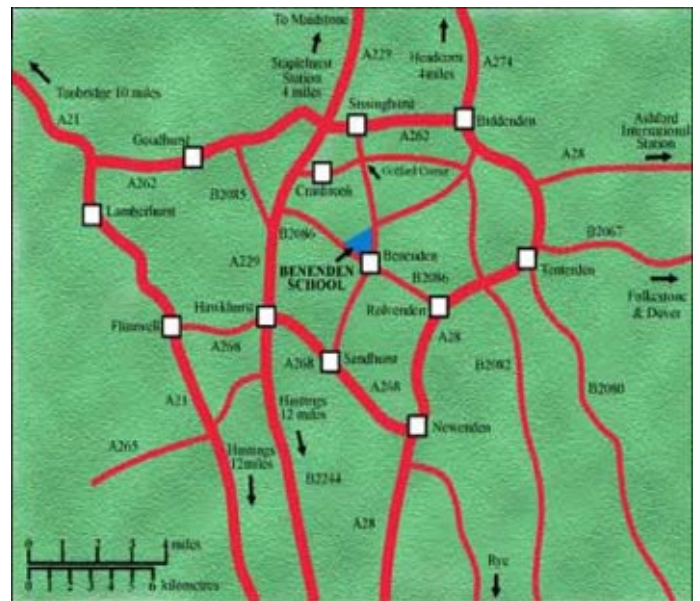

From Gatwick

Follow signs M23 (direction London). At interchange M23/M25 (direction Dartford & M20) and continue to Junction 5. Follow signs to Hastings A21. Please see below for directions from M25 Junction 5, A21.

From Dover Car Ferry and Channel Tunnel

Follow signs M20 (direction Ashford/London) and take M20 to Junction 9 (signposted Ashford). Follow signs to Tenterden A28. Please see below for directions from Tenterden.

From Central London

Follow signs Folkestone A20. Follow A20 through south London to interchange A20/B2173/M20/M25. Branch left (signposted Gatwick Airport) and at roundabout take 4th exit to join M25 South (direction Gatwick Airport) and continue to Junction 5. Follow signs to Hastings A21. Please see below for directions from M25 Junction 5, A21.

From West London

Follow signs A3 (direction Guildford). Continue on A3 then take left turn to A243 (direction Chessington World of Adventures). Follow A243 to interchange A243/A244/A24/M25 (Junction 9) and take M25 East (direction Gatwick Airport/Reigate) to Junction 5. Follow signs to Hastings A21. Please see below for directions from M25 Junction 5, A21.

From East Anglia

Take M11 or A12 to M25. Take M25 (direction Dartford Crossing). Continue on M25 (direction Gatwick Airport) to Junction 5. Follow signs to Hastings A21. Please see below for directions from M25 Junction 5, A21.

From Tenterden

Leave Tenterden on A28 to Rolvenden. At Rolvenden turn right onto the A2068 to Benenden. Continue through Benenden Village and across cross roads. The School is ½ mile beyond cross roads on the right.

From M25 Junction 5, A21 to Hastings.

Continue on A21 for approximately 18 miles. Branch left A262 (signposted Ashford). Continue on A262 through Goudhurst to Sissinghurst. In Sissinghurst village turn right (signposted Iden Green and Benenden). Continue for approximately 2½ miles and the School entrance is on the right (opposite left turning to Benenden Trust Hospital and Biddenden).